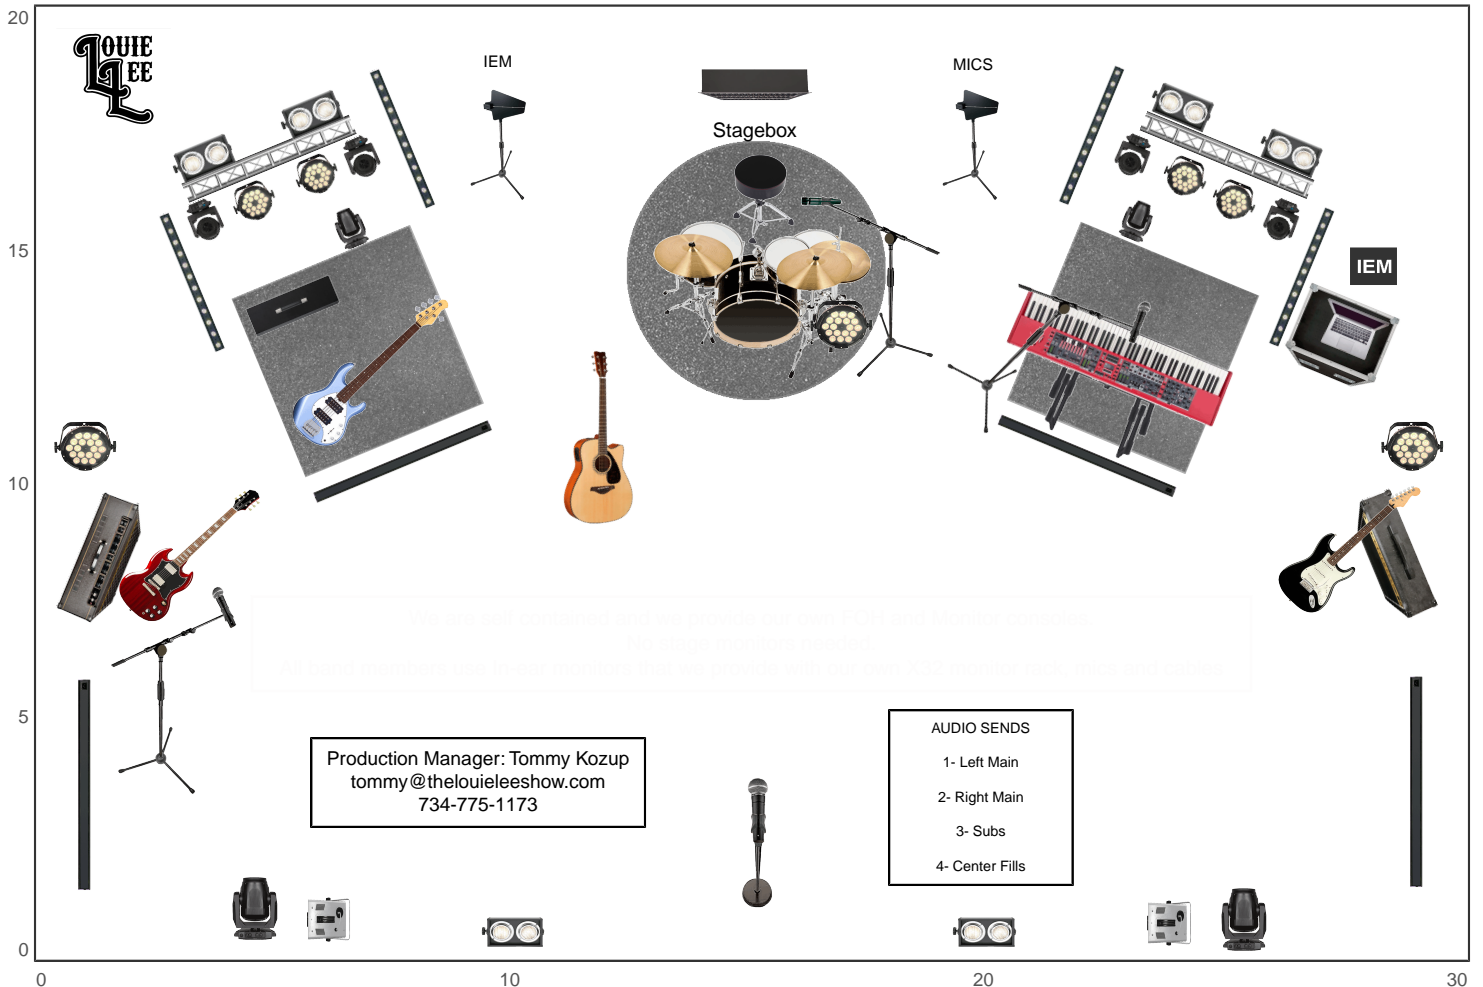

The Louie Lee Show Stage Plot 2026 FULL SETUP V-6 Piece Band

- Round Platform 6' x 24"
- Drumset 2 Toms black
- Electric Bass
- Acoustic Guitar
- Electric Guitar
- Electric Guitar
- Platform 4' x 4' x 6"
- 88 Keys Keyboard
- Flightcase
- Bass Amp
- Combo Amp
- Combo Amp
- Microphone straight stand Wireless
- Microphone large stand 58
- Microphone large stand 58
- Moving Head (Wash)
- Par led
- Moving Head (Beam / Wash)
- Vertical Jet Fogger
- Led Bar
- Blinder 1x4
- Digital Stagebox
- Laptop
- Paddle antenna
- Led Bar (Front)

INPUTS:

1	KICK	12	MENZO GUITAR	23	MUSIC L - USB
2	SNARE	13	DAVE GUITAR	24	MUSIC R - USB
3	SNARE BOTTOM	14	KEYS 1	25	BGV L - USB
4	SNARE 2	15	KEYS 2	26	BGV R - USB
5	TOM 1	16	ACOUSTIC GUITAR	27	PERCUSSION - USB
6	FLOOR TOM	17	YORG BK-VOCAL	28	CUES - USB
7	HIGH HAT	18	LOUIE MAIN VOCAL	29	CLICK - USB
8	OVERHEADS	19	GTR VOCAL	30	
9	SPD E-DRUM	20	DRM VOCAL	31	
10	FOH TALKBACK	21		32	
11	BASS	22	SYNTH BASS - USB		

OUTPUTS:

1	MAIN LEFT	3	SUB
2	MAIN RIGHT	4	CENTER FILL